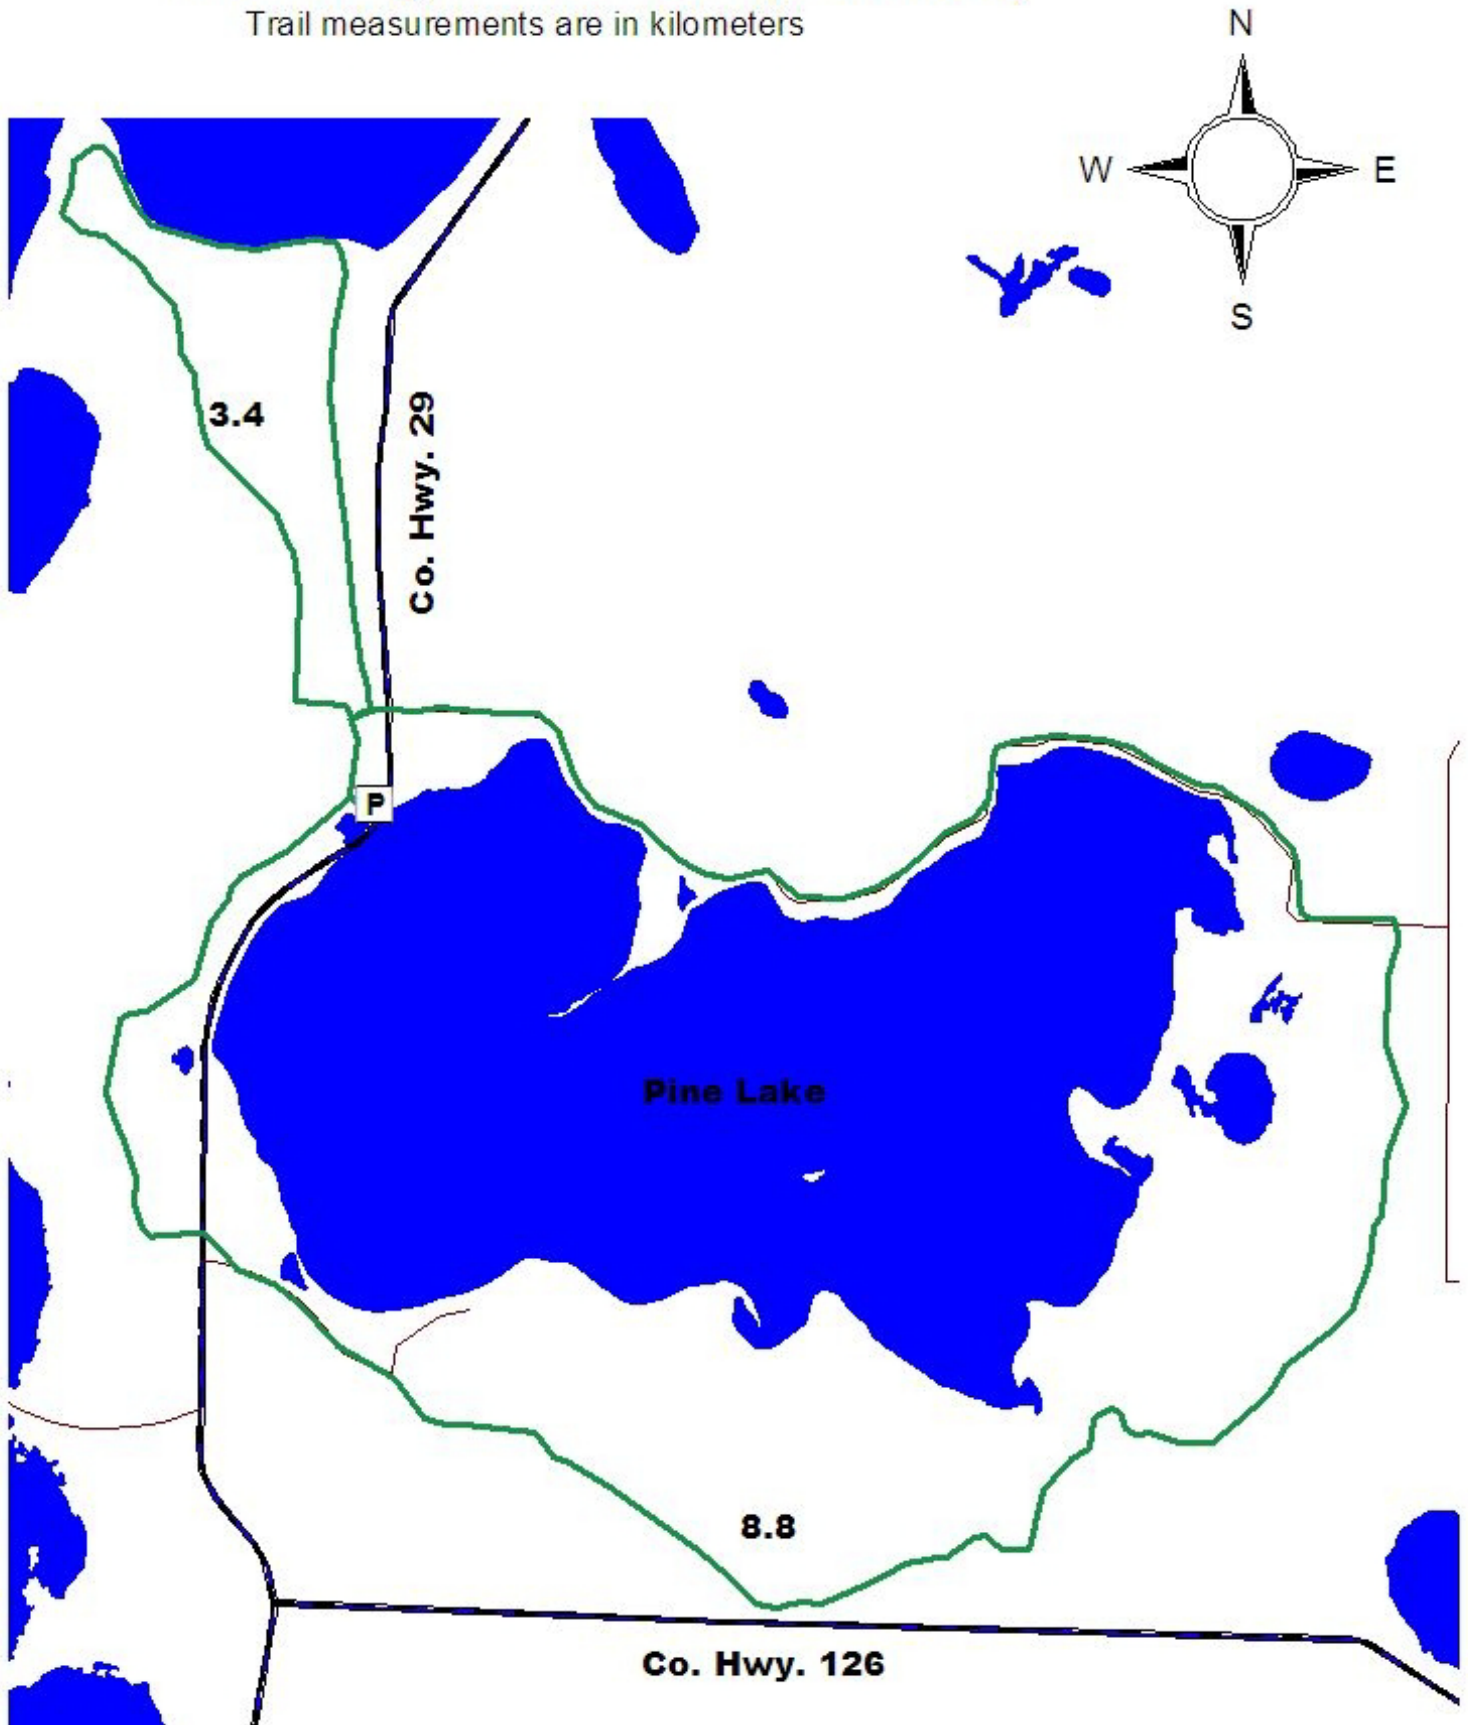

Tamarac National Wildlife Refuge Pine Lake Cross Country Ski Trails

Trail Length = 12.2 km (7.5 miles)

Trail measurements are in kilometers

From Detroit Lakes: East on Highway 34 for 8 miles, turn north on County Highway 29 for 6 miles.